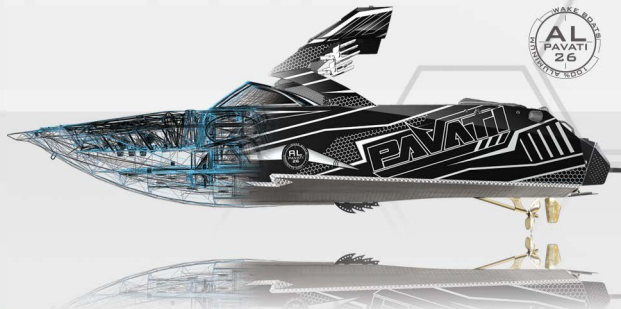

STEP 1 SELECT MODEL

PAVATI AL24 \$359,999.00

PAVATI AL26 \$389,999

HELIARC™ POWER TOWER 3.0

Now standard and included on all boats

New features for 2022

- 10 Tower Speakers (6) 8" REVO RGB Wet Sounds and (4) 10" REV
- (4) 4" Cube spot lights for night docking and riding
- Additional Gator Step accents
- PTZ 360 camera
- Integrated Bimini with storage
- RGB and accent lights
- Dual Clamp Board Racks
- Electric Folding Tower